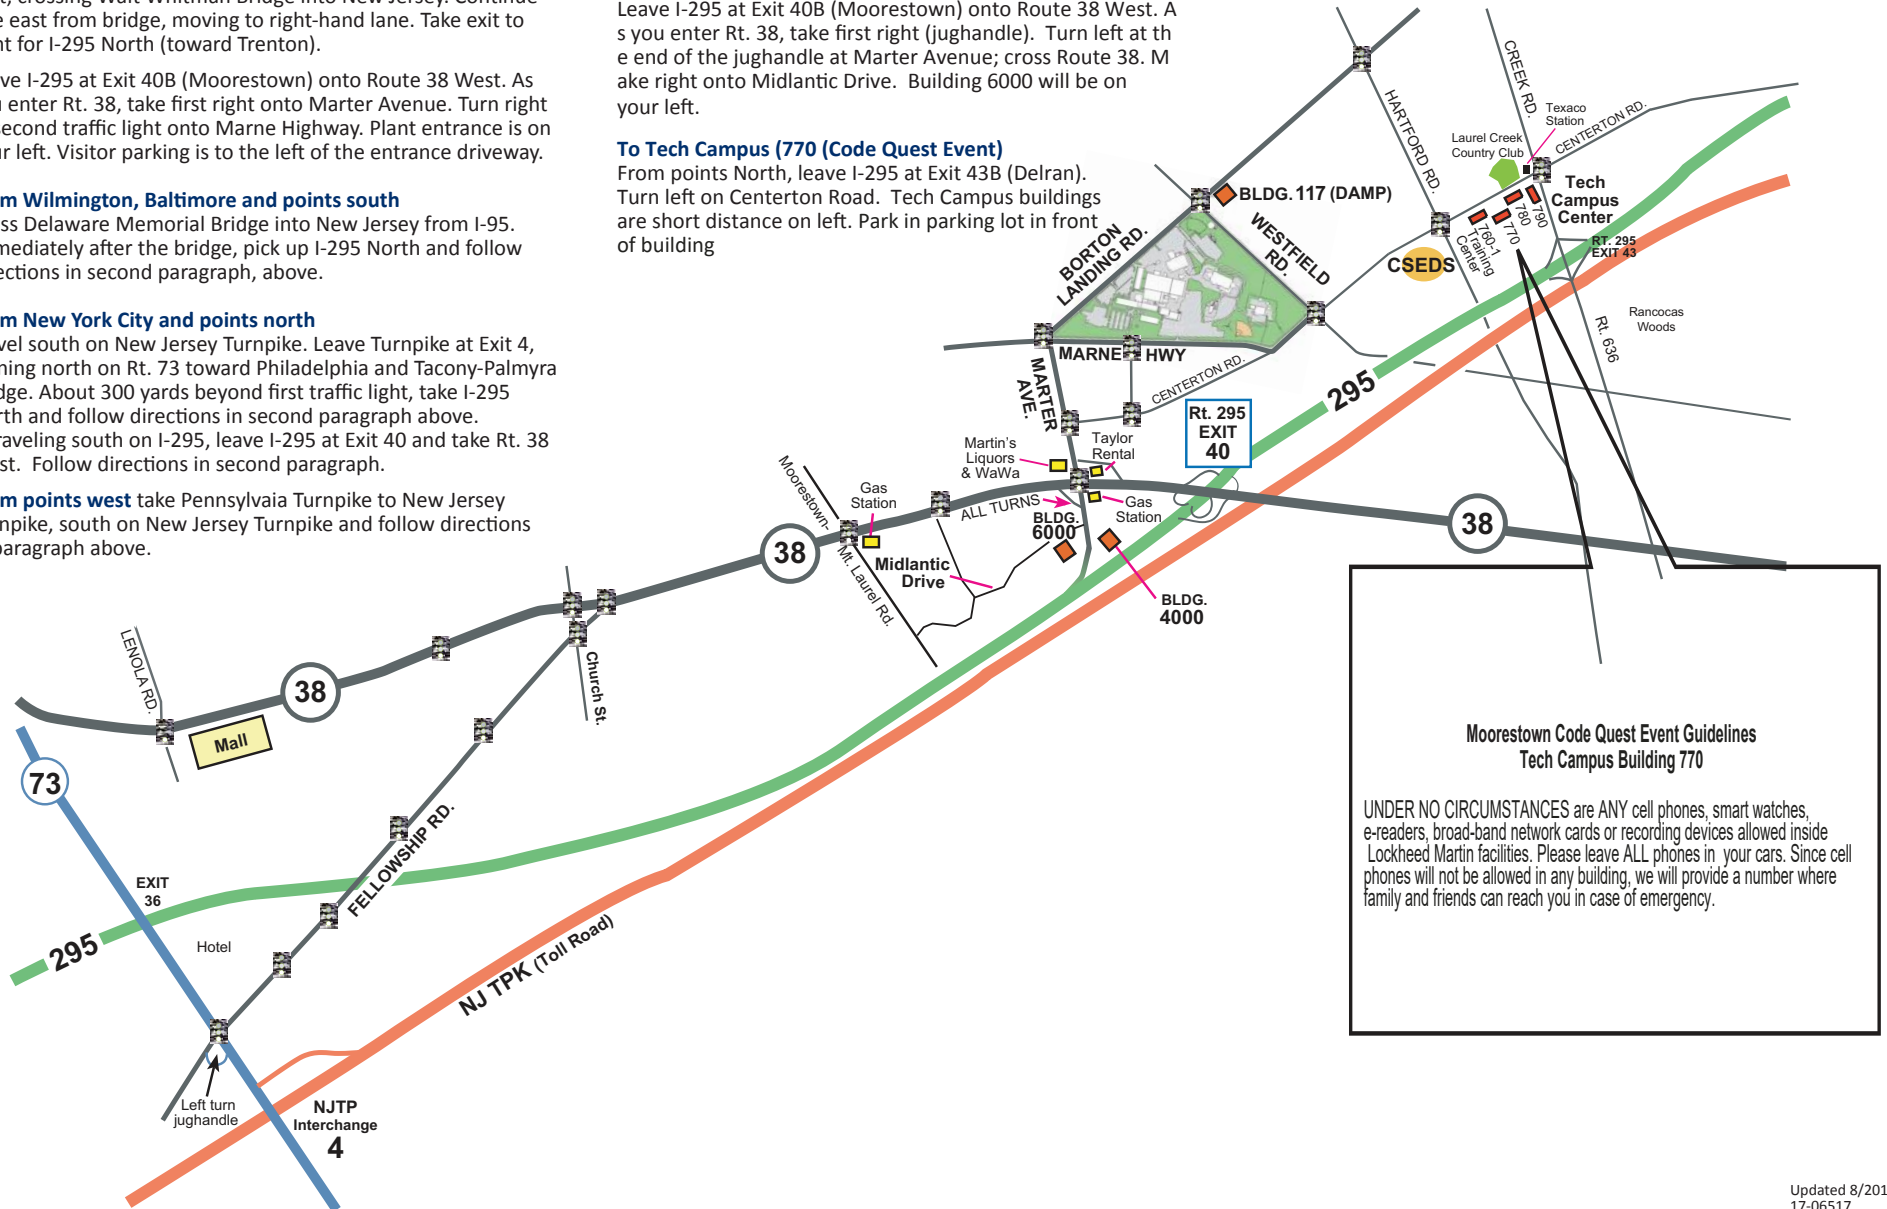

From New York City and points north

Travel south on New Jersey Turnpike. Leave Turnpike at Exit 4, turning north on Rt. 73 toward Philadelphia and Tacony-Palmyra Bridge. About 300 yards beyond first traffic light, take I-295 North and follow directions in second paragraph above. If traveling south on I-295, leave I-295 at Exit 40 and take Rt. 38 West. Follow directions in second paragraph.

From points west take Pennsylvania Turnpike to New Jersey Turnpike, south on New Jersey Turnpike and follow directions in paragraph above.

To Building 4000

Leave I-295 at Exit 40B (Moorestown) onto Route 38 West. As you enter Rt. 38, take first right (jughandle). Turn left at the end of the jughandle at Marter Avenue; cross Route 38. Make first left onto Midlantic Drive.

To Building 6000

Leave I-295 at Exit 40B (Moorestown) onto Route 38 West. As you enter Rt. 38, take first right (jughandle). Turn left at the end of the jughandle at Marter Avenue; cross Route 38. Make right onto Midlantic Drive. Building 6000 will be on your left.

To Tech Campus (770 (Code Quest Event))

From points North, leave I-295 at Exit 43B (Delran). Turn left on Centerton Road. Tech Campus buildings are short distance on left. Park in parking lot in front of building

To Tech Campus from Marter Ave., Turn right onto Marne Hwy. Continue past main plant and turn left at first traffic light. Continue straight through 2 intersections. Buildings will be on your right.

**Moorestown Code Quest Event Guidelines
Tech Campus Building 770**

UNDER NO CIRCUMSTANCES are ANY cell phones, smart watches, e-readers, broad-band network cards or recording devices allowed inside Lockheed Martin facilities. Please leave ALL phones in your cars. Since cell phones will not be allowed in any building, we will provide a number where family and friends can reach you in case of emergency.