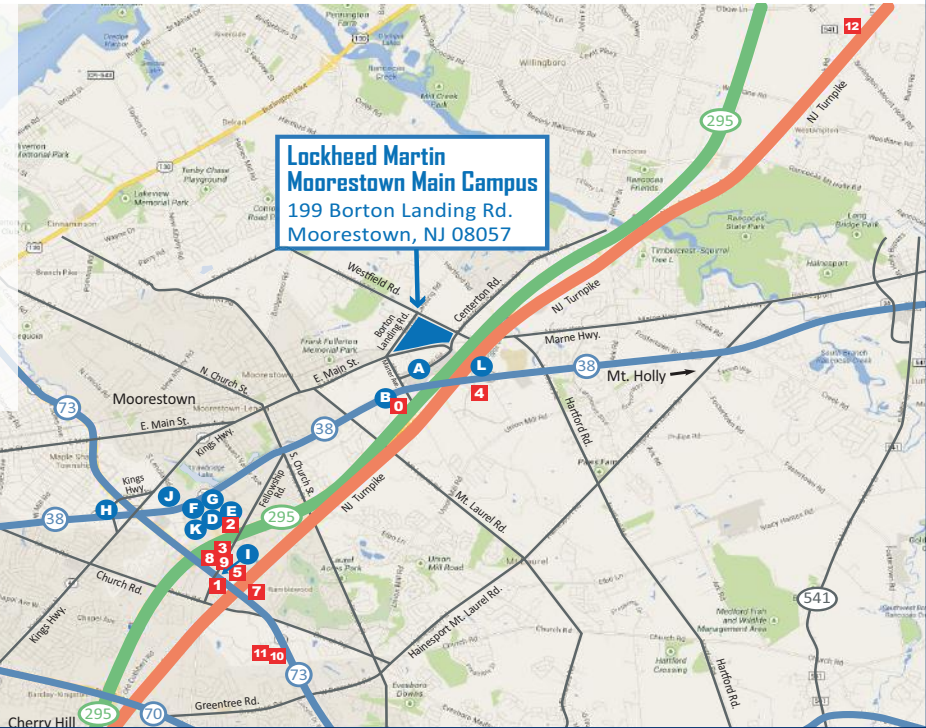

All visitors are subject to an inspection of their personal effects by Lockheed Martin Security.

LOCKHEED MARTIN RMS MOORESTOWN BUILDING LOCATOR

Directions to Moorestown:

GPS Address: Young Ave and Marne Hwy

From the Philadelphia International Airport

From Airport exit, turn right toward Philadelphia, following signs to I-95 North. Follow I-95 North to I-76 East. Follow I-76 East, crossing Walt Whitman Bridge into New Jersey. Continue due east from bridge, moving to right-hand lane. Take exit to right for I-295 North (toward Trenton).

From Wilmington, Baltimore and points south

Cross Delaware Memorial Bridge into New Jersey from I-95. Immediately after the bridge, pick up I-295 North and follow directions in second paragraph, above.

From New York City and points north

Travel south on New Jersey Turnpike. Leave Turnpike at Exit 4, turning north on Rt. 73 toward Philadelphia and Tacony-Palmyra Bridge. About 300 yards beyond first traffic light, take I-295 North and follow directions in second paragraph above. If traveling south on I-295, leave I-295 at Exit 40 and take Rt. 38 West. Follow directions in second paragraph.