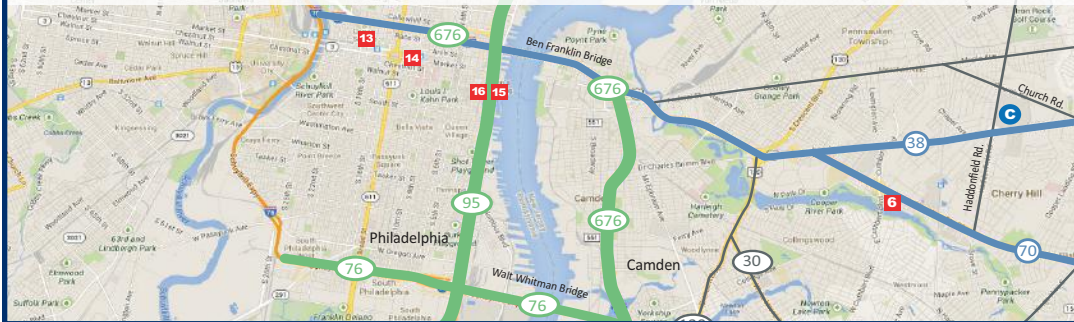

Transportation

- Air**
Philadelphia International Airport (PHL)
Newark International Airport (EWR)
Atlantic City International Airport (ACY)
- Bus**
NJ Transit..... 973-491-7000
Septa..... 215-580-7800
- Ground Transportation**
Albert's Limousine..... 856-222-9600
Rapid Rover 856-228-1500
Avis Car Rental 856-722-2232
(Onsite location "MR8")
- Rail**
Amtrak-Metroliner..... 800-523-8720
Amtrak-All other trains..... 800-872-7245

All visitors are subject to an inspection of their personal effects by Lockheed Martin Security.

LOCKHEED MARTIN RMS MOORESTOWN BUILDING LOCATOR

Directions to Moorestown:

GPS Address: Young Ave and Marne Hwy

From Wilmington, Baltimore and points south

Cross Delaware Memorial Bridge into New Jersey from I-95. Immediately after the bridge, pick up I-295 North and follow directions in second paragraph, above.

From New York City and points north

Travel south on New Jersey Turnpike. Leave Turnpike at Exit 4, turning north on Rt. 73 toward Philadelphia and Tacony-Palmyra Bridge. About 300 yards beyond first traffic light, take I-295 North and follow directions in second paragraph above. If traveling south on I-295, leave I-295 at Exit 40 and take Rt. 38 West. Follow directions in second paragraph.